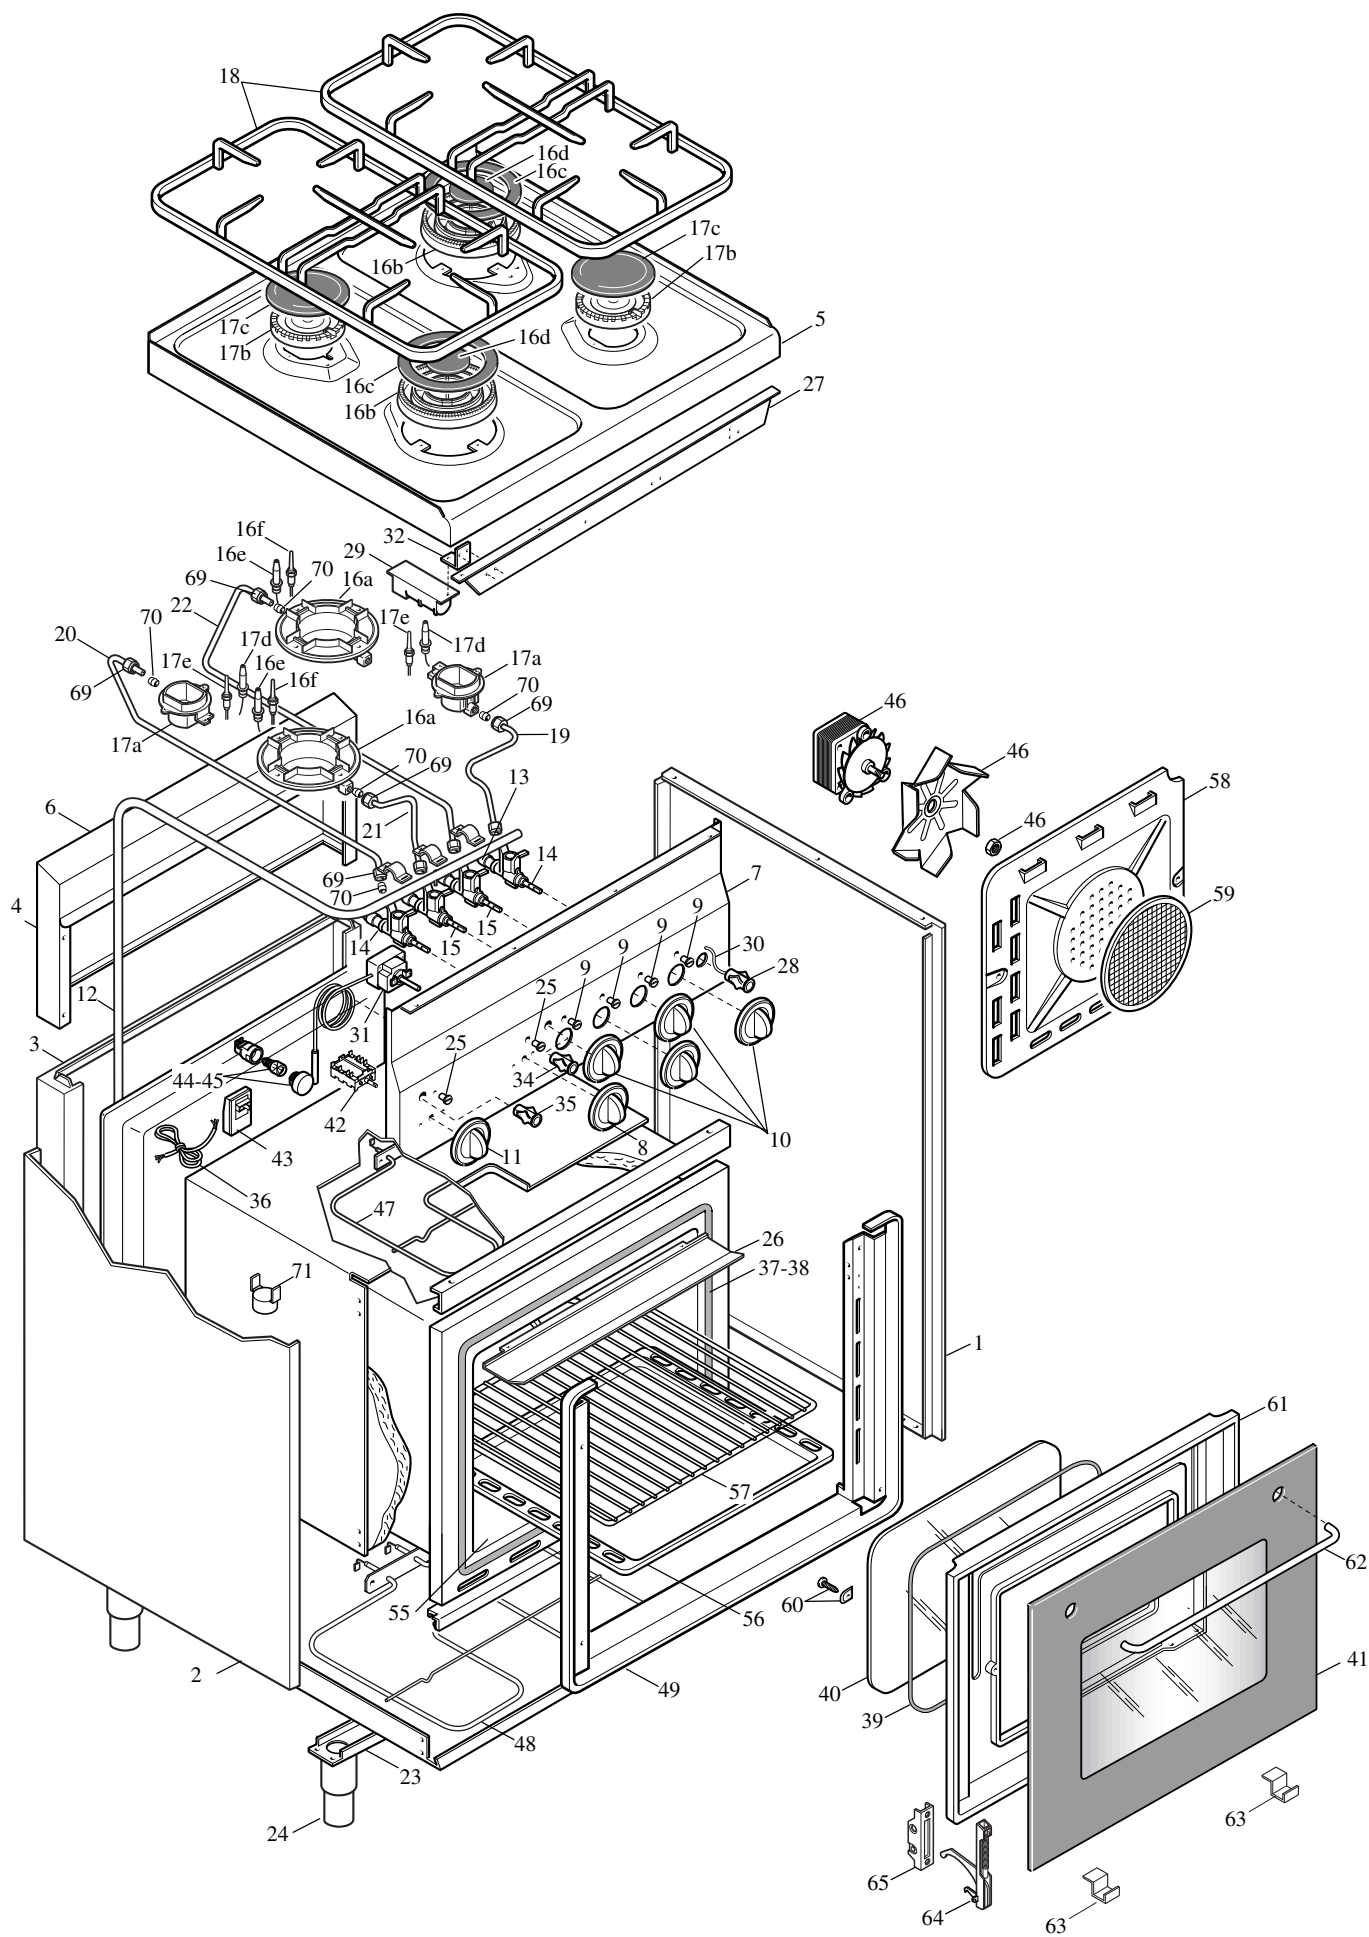

07/2012

Mod: G60/4BFEV6

Production code: 60/60 CFGE

Diamond
catering equipment

LIST OF SPARE PARTS

code 253.774.11 A

ITEM	CODE	MODIFICATION REF	DESCRIPTION	PRICE
1	621.821.00		Right side panel 60/60CF	
2	621.822.00		Left side panel 60/60CF	
3	621.824.00		Bottom back panel 60/60 CF	
4	621.823.00		Top back panel 60/60 CF	
5	621.718.00		Top 60/60 PCG	
6	611.724.00		Neutra upstand ass. 60/60	
7	621.944.00	replacing 621.803.00-01/09/02	Control panel 60/60 CFGE	
8	612.045.00		62 OD gas oven knob ass. 100-270 °C	
9	682.003.00		Index plate	
10	612.000.00		Gas knob ass. OD 62	
11	612.044.00		5-pos. knob ass. el.fan oven OD 62	
12	675.317.00		Shaft ass. 60/60 CFGE	
13	641.012.00		M4 screw for pressure tap	
14	671.076.00	replacing 671.067.00-01/12/03	Valved cock SABAF	
15	671.077.00	replacing 671.071.00-01/12/03	Valved cock SABAF	
16	672.105.00		Triple burner SABAF D. 1608	
16a	672.106.00		Triple burner casing SABAF 0940-31	
16b	672.107.00		Triple burn. flame baffle plate SABAF 0941-03	
16c	672.108.00		Black enamelled outer lid SABAF 0744/3.1	
16d	672.109.00		Black enamelled cent. lid SABAF 0744/3.1	
16e	672.114.00		Triple burn. spark plug 750 L SABAF 0946	
16f	672.135.00	replacing 672.117.00-01/12/03	Triple burner thermcouple 750 L SABAF	
17	672.110.00		Fast burner 2nd series SABAF D.1532	
17a	672.111.00		Fast burn.casing 2nd series SABAF 0803/3	
17b	672.112.00		Fast burn.fl. baff.plate 2nd ser. SABAF 0806/3	
17c	672.113.00		Bl. en. fast burn. lid 2nd series SABAF 0809/3	
17d	672.115.00		Fast burn. spark plug L. 600 SABAF 0812	
17e	672.134.00	replacing 672.118.00-01/12/03	Fast burn. thermocoup. L.600 SABAF	
18	683.063.00		"6" series 2-ring grill	
19	675.326.00		Fast front burner cock connection 60/60 CFGE	
20	675.327.00		Fast rear burner cock connection 60/60 CFGE	
21	675.332.00		Triple front burner cock connection 60/60 CFGE	
22	675.333.00		Triple rear burner cock connection 60/60 CFGE	
23	611.804.00		Bottom cross element assembly 60/60 CFG	
24	612.014.00		2"gas H.145 foot assembly	
25	682.004.00		Plate for oven knob index	
26	622.585.00		Protection for electric controls 60/60 CFG	
27	622.582.00		Shaft support 60/60 CFG	
28	663.041.00		Switching on push button F 00150/1	
29	663.042.00		4-way piezo generator 00149	
30	666.020.00		Wire for 4-way gen. push button	