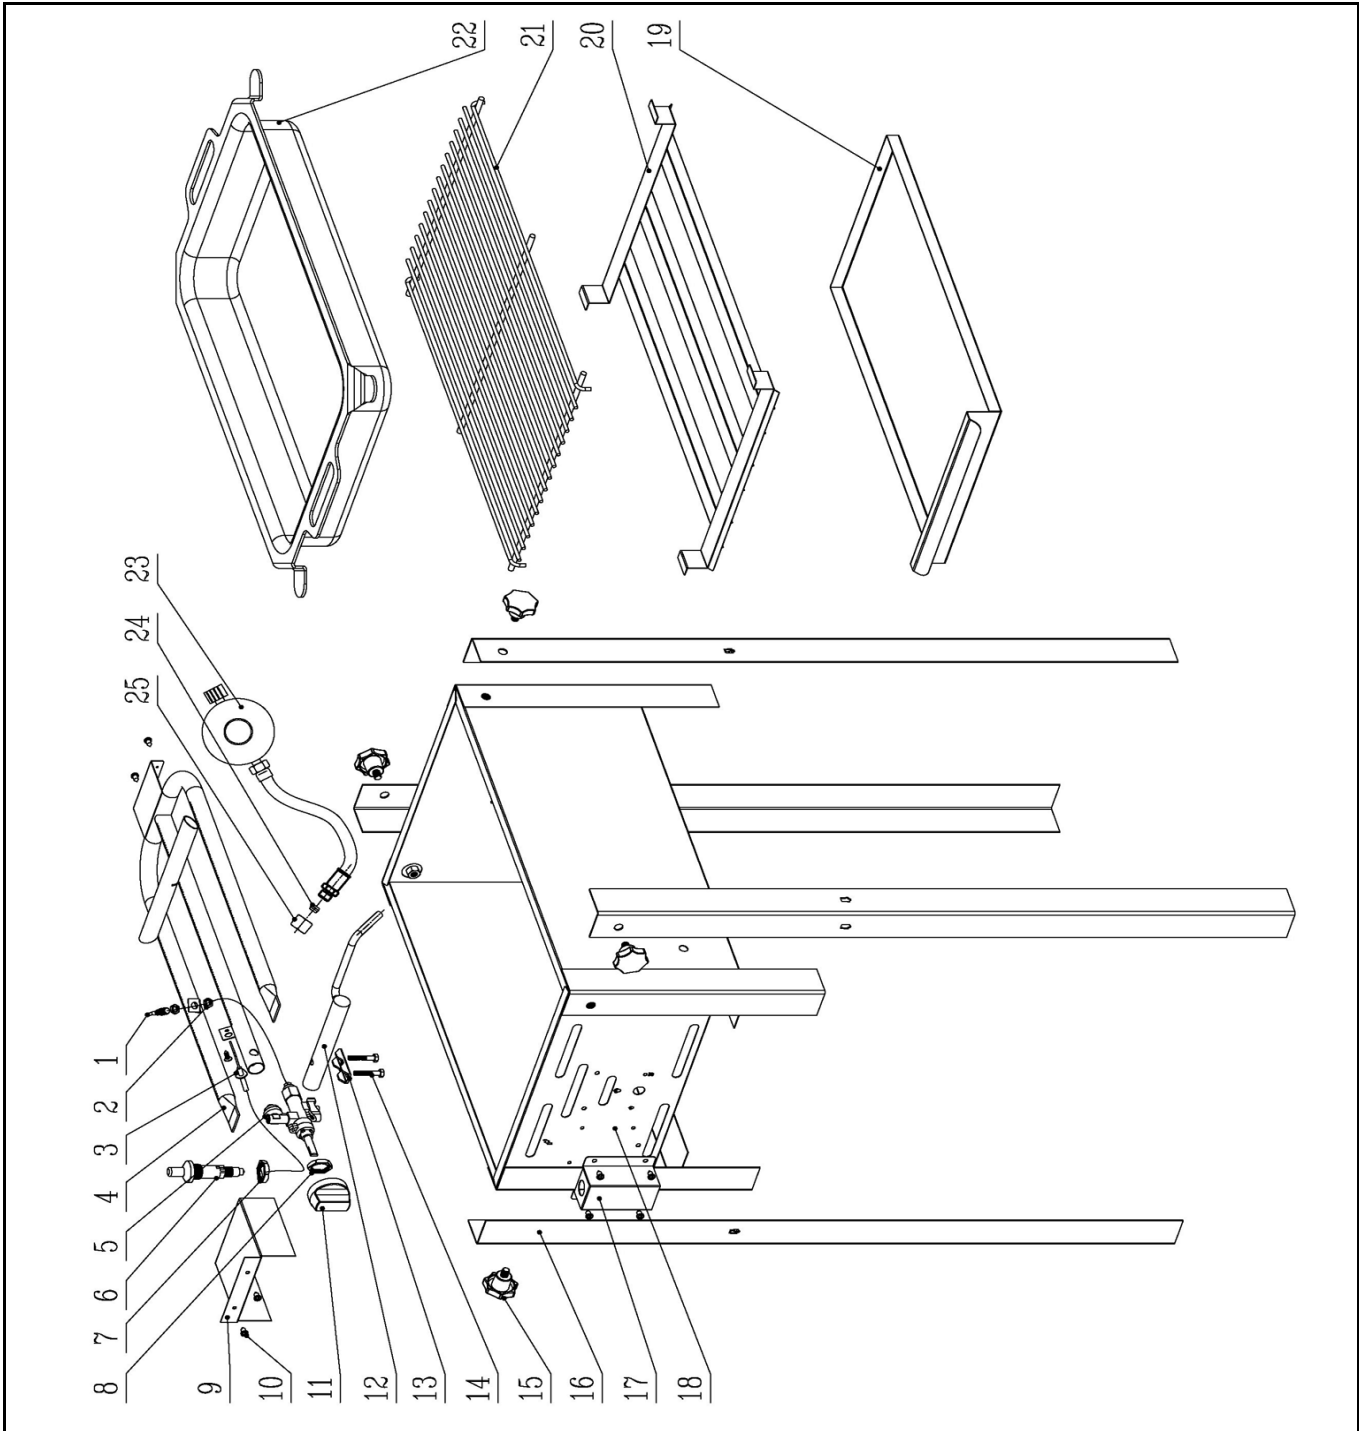

Bill of materials (BOM)

 Hendi B.V. Steenoven 21 3911 TX Rhenen The Netherlands	Batch #	Appliance part#
	000000	154601
	Description	
Bake Master "MINI"		

Date	01-07-2016	Revision #	Revision version
Revision	First bill of materials (BOM)		

Item	Description	Part#	Quantity	Remark	Picture
1	Thermo couple	152195	1	Incl item 2	
2	Nut M8x1	nss	2	Available as 152195	
3	Electrode with wiring	145654	1		
4	Gas burner	154731	1		
5	Gas Valve	154724	1	Incl item 8	
6	Piezo igniter (incl. nut)	153178	1	Incl item 7	
7	Nut	nss	1	Available as 153178	
8	Nut M12x1	nss	1	Available as 154724	
9	Heat shield	n/a	1		
10	Sheet metal screw	n/a	11		
11	Knob	154595	1		
12	Intake pipe	154861	1		
13	Bracket (gas valve)	154571	1	Incl item 14	
14	Screw	nss	2	Available as 154571	
15	Bolt	n/a	4		
16	Leg	n/a	4		
17	Bracket (piezo igniter)	n/a	1		
18	Frame	n/a	1		
19	Drip tray	n/a	1	Note* Not applicable in combination with baking tray!!	
20	Flame diffuser	n/a	1		
21	Grid	n/a	1		
22	Baking tray	154687	1		
23a	Gas regulator 50 mBar	152157	1		
23b	Gas regulator 37 mBar	152188	1		
24	Gas hose assembly	145753	1	Incl item 25	
25	Nut gas hose	nss	1	Available as 145753	
*	Rubber seal gas regulator	145678	1	Not shown on expl view.	
*	Seal gas valve	154564	1	Not shown on expl view.	
*	Magnet valve (gas valve)	272190	1	Not shown on exploded view	