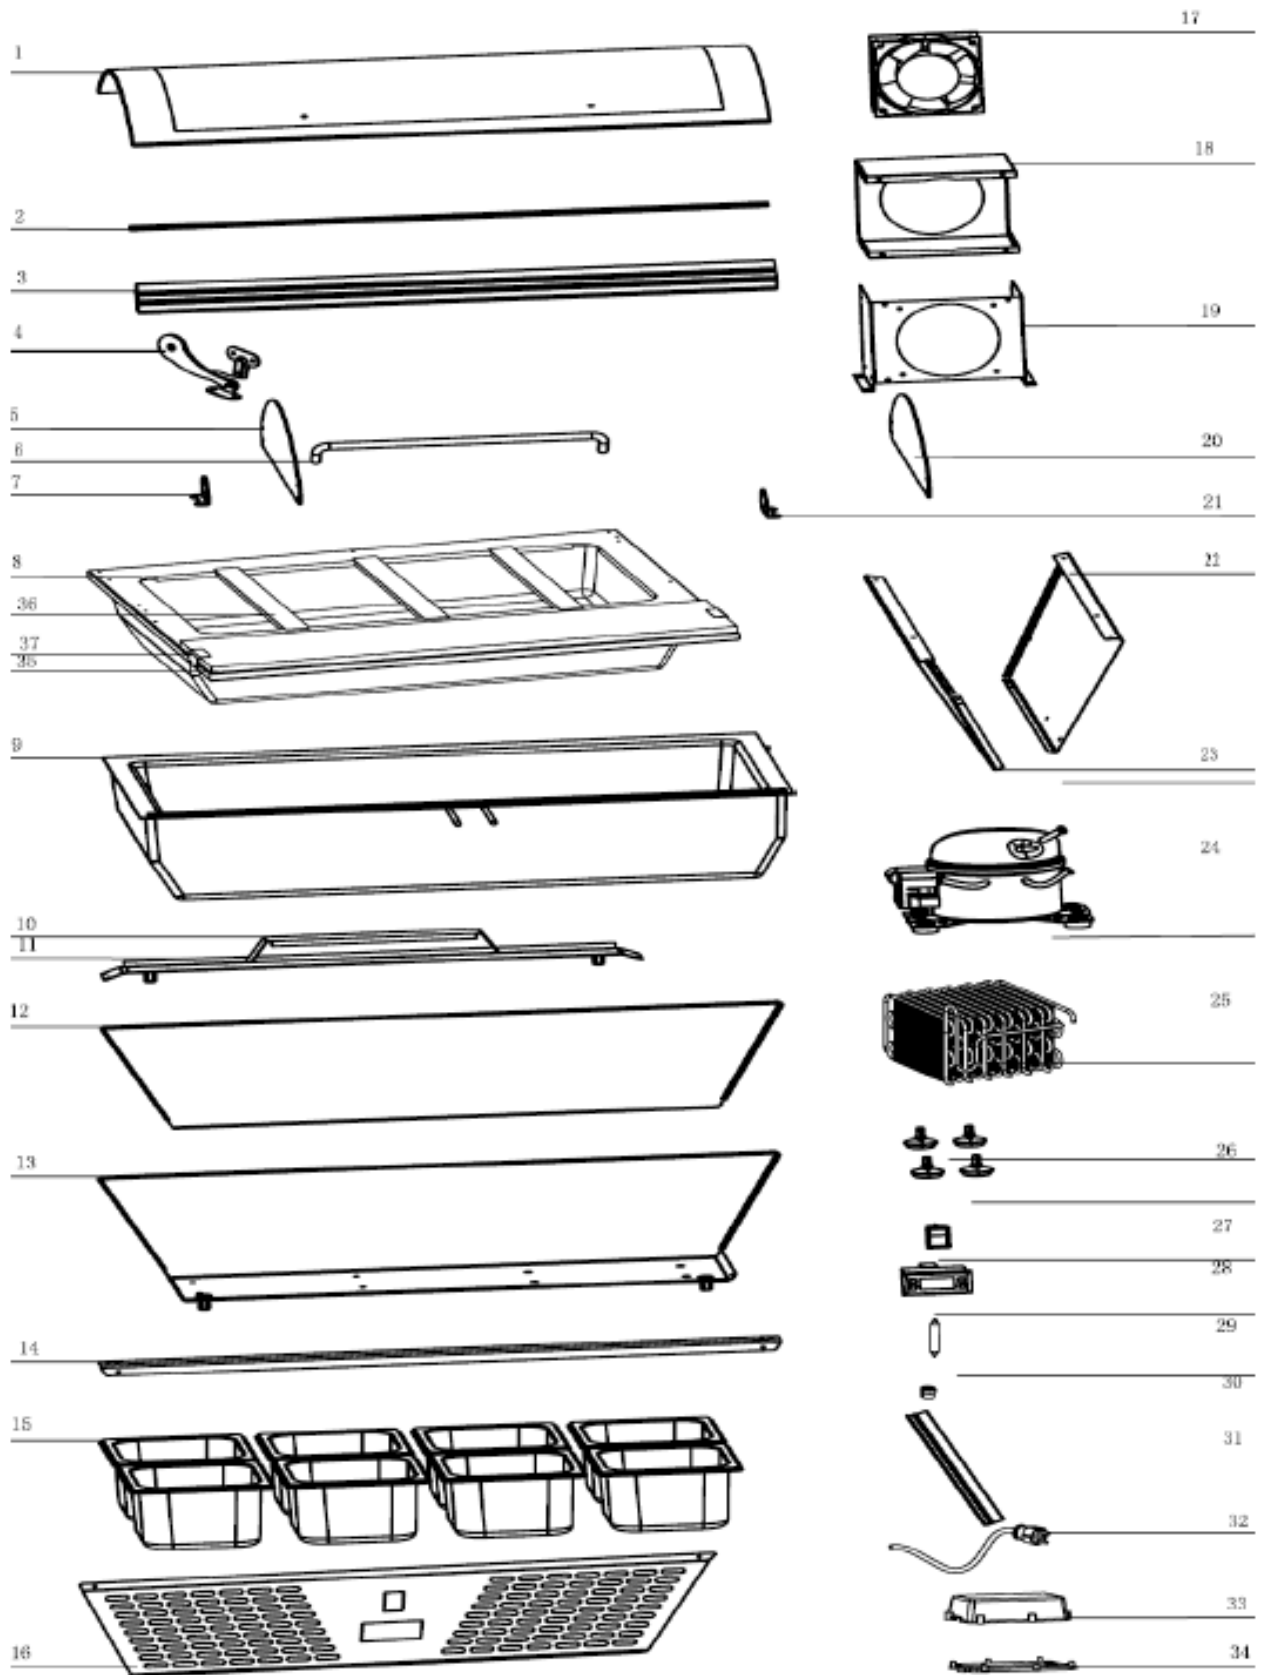

Machine	Explode	Code	Description
GL178 - Countertop Prep Counter with Chopping Board	1		Safety Glass Cover
GL178 - Countertop Prep Counter with Chopping Board	2		Bottom Pillar
GL178 - Countertop Prep Counter with Chopping Board	3		Top Pillar
GL178 - Countertop Prep Counter with Chopping Board	4	AF590	Pneumatic Arm
GL178 - Countertop Prep Counter with Chopping Board	5		Left Fixer For Safety Glass Cover
GL178 - Countertop Prep Counter with Chopping Board	6		Handle
GL178 - Countertop Prep Counter with Chopping Board	7		Left Fixer For Top Pillar
GL178 - Countertop Prep Counter with Chopping Board	8		Upper Panel
GL178 - Countertop Prep Counter with Chopping Board	9		Foam Bade For Housing
GL178 - Countertop Prep Counter with Chopping Board	10		Connecting Sheet Holder
GL178 - Countertop Prep Counter with Chopping Board	11		Connecting Sheet
GL178 - Countertop Prep Counter with Chopping Board	12		Rear Panel
GL178 - Countertop Prep Counter with Chopping Board	13		Base Plate
GL178 - Countertop Prep Counter with Chopping Board	14		Upper Connection
GL178 - Countertop Prep Counter with Chopping Board	15		GN Plate
GL178 - Countertop Prep Counter with Chopping Board	16		Front Panel
GL178 - Countertop Prep Counter with Chopping Board	17	AF591	Fan Motor
GL178 - Countertop Prep Counter with Chopping Board	18		Cover For Condenser
GL178 - Countertop Prep Counter with Chopping Board	19		Front Cover For Condenser
GL178 - Countertop Prep Counter with Chopping Board	20		Right Fixer For Safety Glass Cover
GL178 - Countertop Prep Counter with Chopping Board	21		Right Fixer For Top Pillar
GL178 - Countertop Prep Counter with Chopping Board	22		Right Side Panel
GL178 - Countertop Prep Counter with Chopping Board	23		Left Side Panel
GL178 - Countertop Prep Counter with Chopping Board	24		Compressor
GL178 - Countertop Prep Counter with Chopping Board	25	AF593	Condenser
GL178 - Countertop Prep Counter with Chopping Board	26	AF594	Adjustable Feet
GL178 - Countertop Prep Counter with Chopping Board	27	AF595	Switch
GL178 - Countertop Prep Counter with Chopping Board	28	AF596	Digital Controller
GL178 - Countertop Prep Counter with Chopping Board	29	AF597	Copper Pipe
GL178 - Countertop Prep Counter with Chopping Board	30		Wire Clip
GL178 - Countertop Prep Counter with Chopping Board	31		Fixation Pole
GL178 - Countertop Prep Counter with Chopping Board	32		Power Cord
GL178 - Countertop Prep Counter with Chopping Board	33		Control Box
GL178 - Countertop Prep Counter with Chopping Board	34		Control Panel
GL178 - Countertop Prep Counter with Chopping Board	35		Chopping Board
GL178 - Countertop Prep Counter with Chopping Board	36		GN Pan Support Bar
GL178 - Countertop Prep Counter with Chopping Board	37		Metal Clip