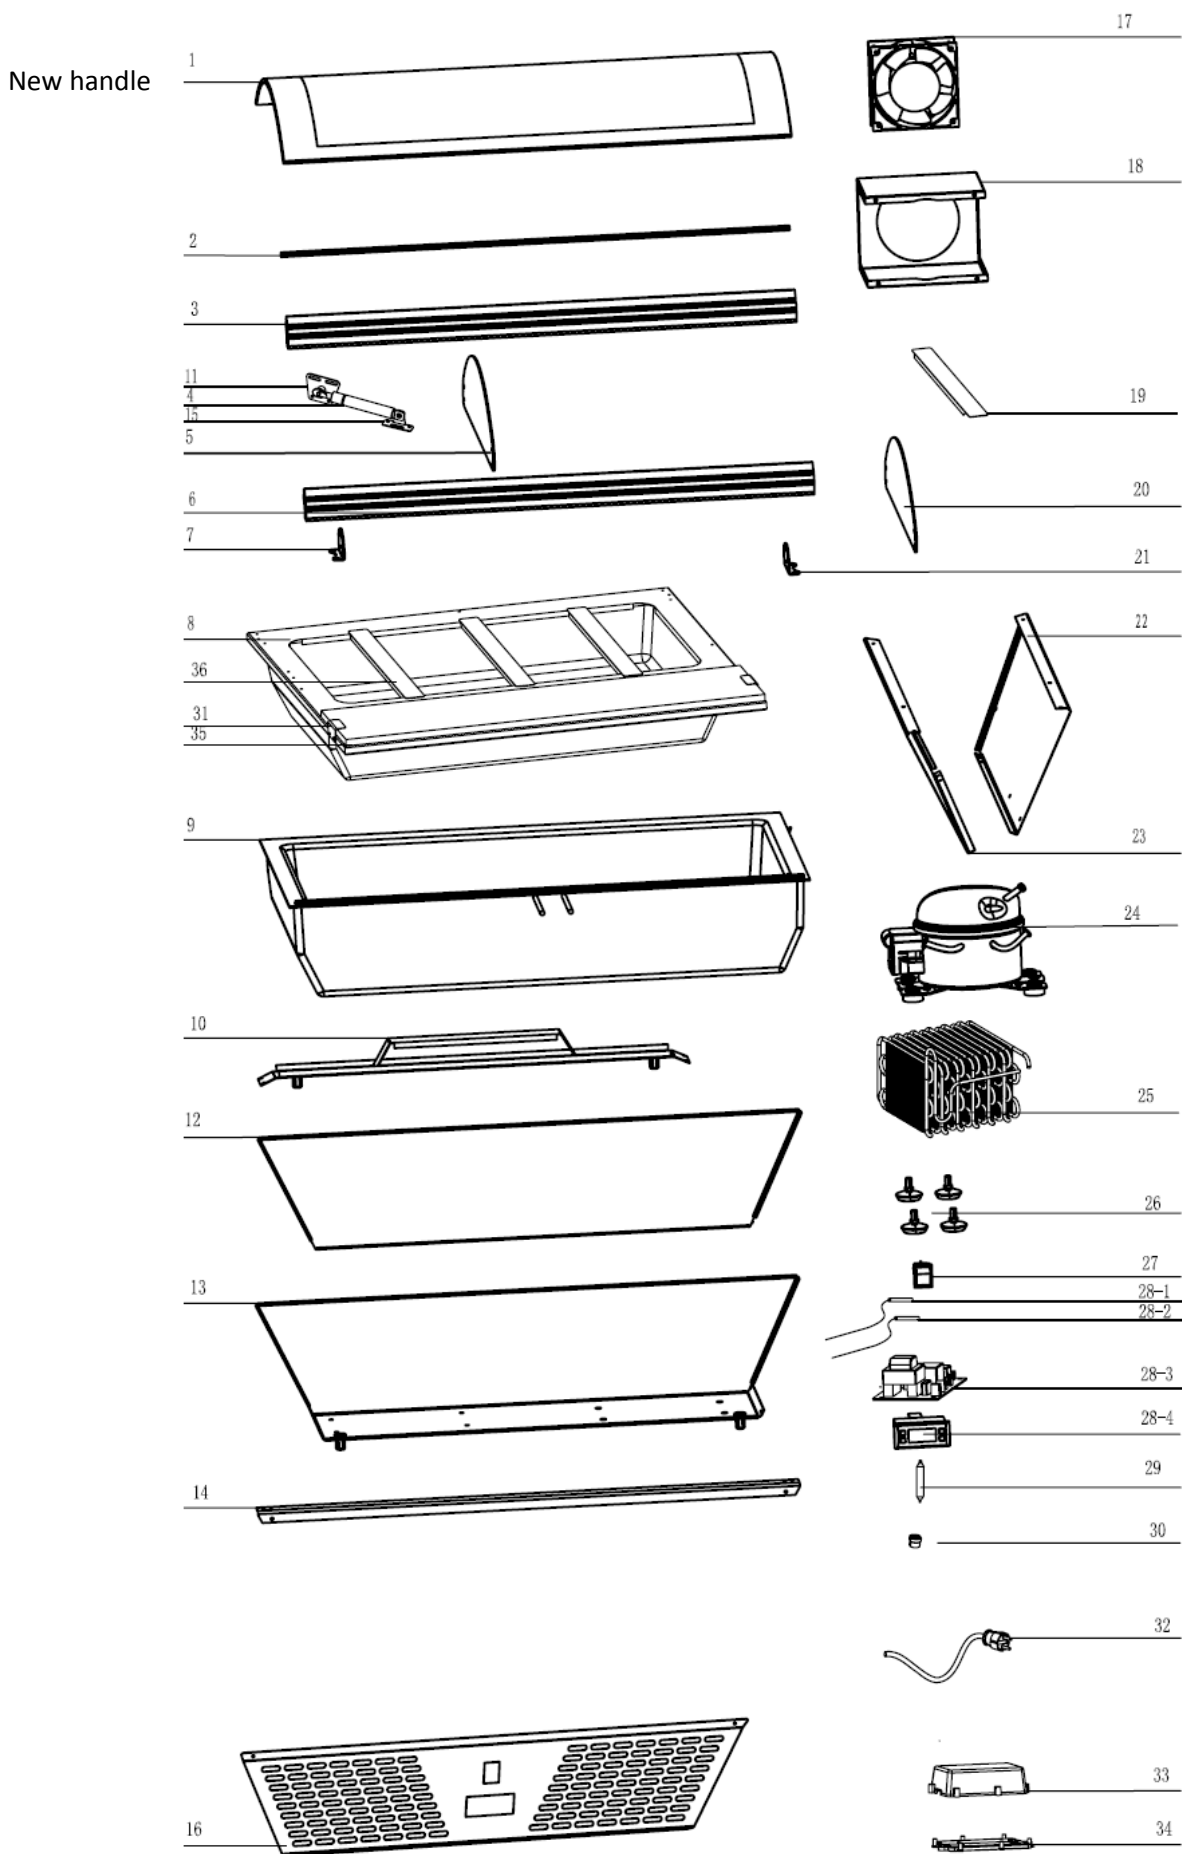

Exploded diagram and spare parts list

GL178

For machines with new handle -

[Click](#)

From PO 5015835 onwards

For machines with old handle -

[Click](#)

Up to PO 5015835